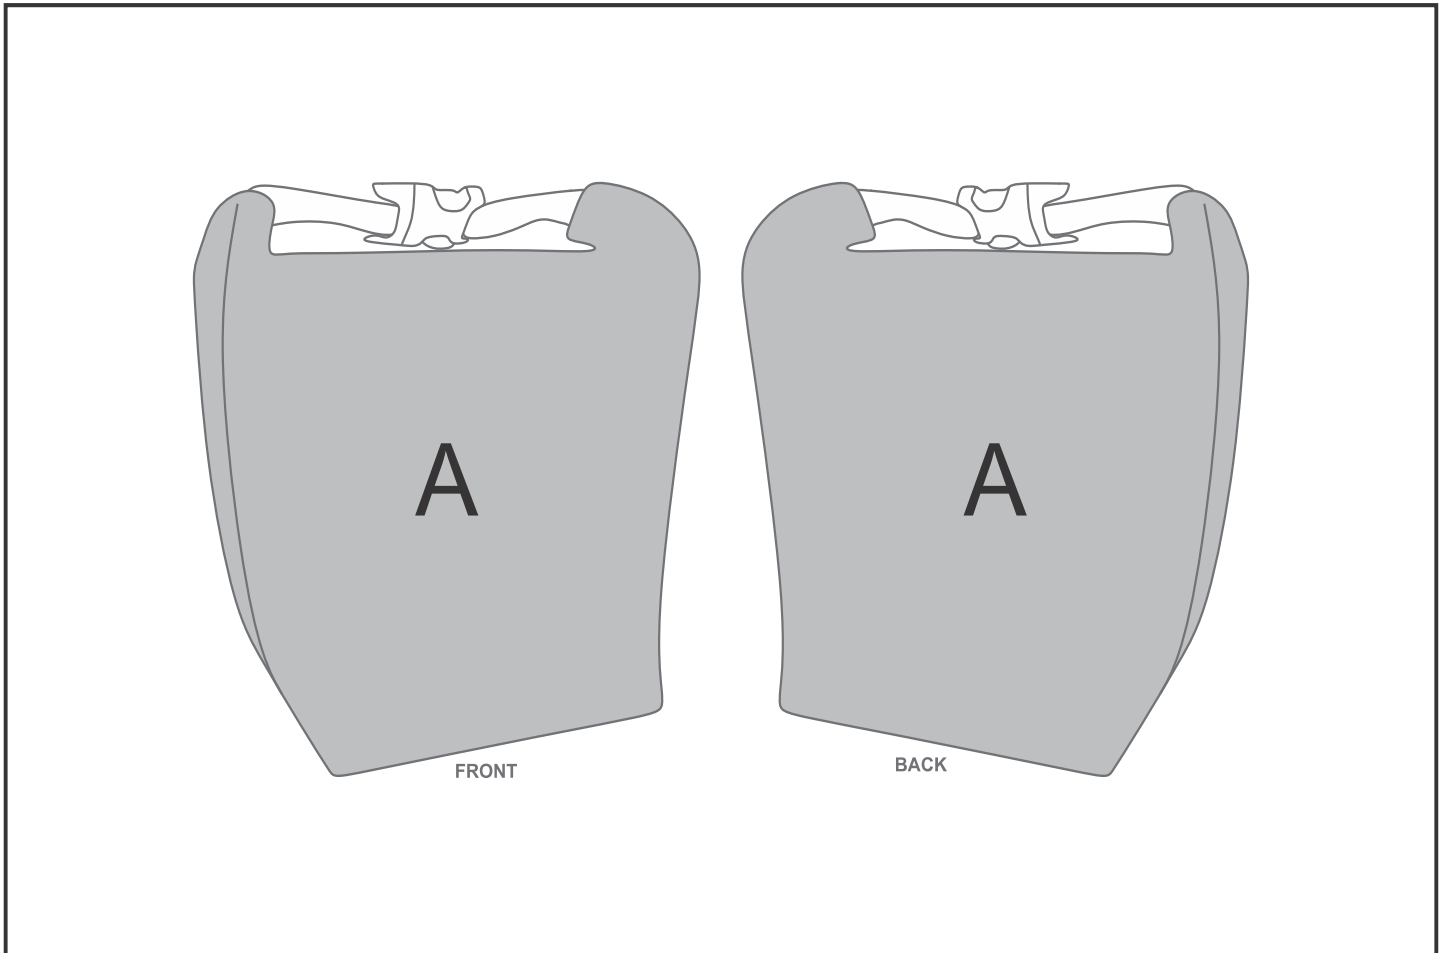

SG-HP-135-G

PPS Hoppla Protea Polyester Lunch Cooler

Need to know:

- Includes 1-Position Sublimation (setup fees apply)
- Please Note: We cannot guarantee 100% logo Alignment on all Brandable Panels.

Branding Options:

Position	Branding Method (Branding Code)	No. of Colours	Dimension
A	Custom Sublimation A (CPSUB-A)	Full Colour	405mm wide x 875mm high